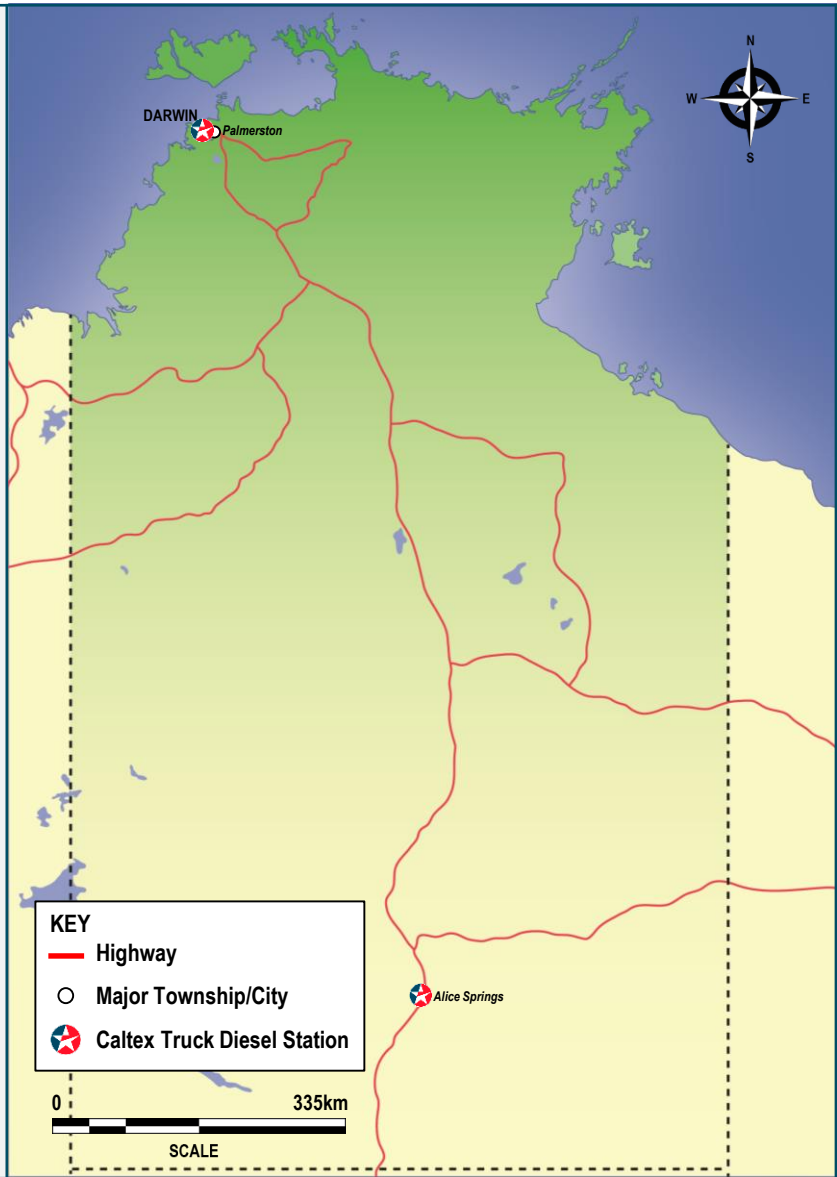

SOUTH AUSTRALIA

NORTHERN TERRITORY